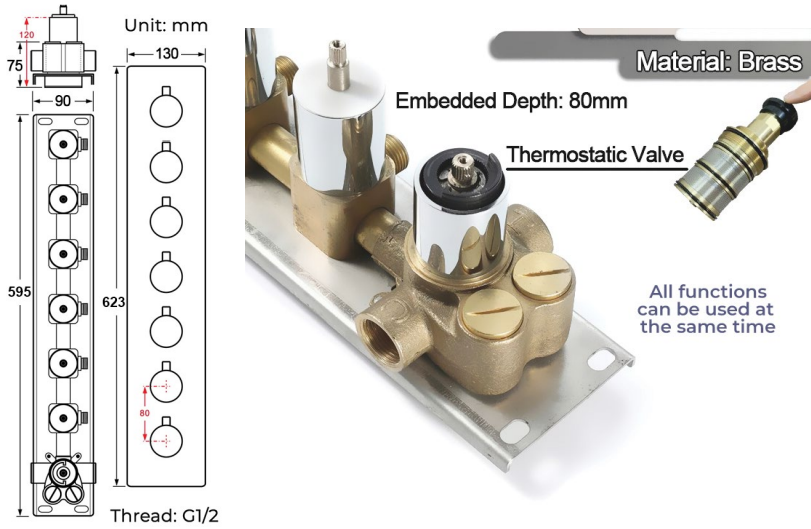

THERMOSTATIC CHROME LED TOUCH PANEL CONTROLLED RECESSED CEILING MOUNT MUSICAL RAINFALL WATERFALL SHOWER SYSTEM WITH JETTED BODY SPRAYS AND HAND SHOWER SPECIFICATIONS

Shower Panel /Hose Material: 304 Stainless Steel
 Shower Head Size: 900*300 mm
 Showerheads Install: Embedded Ceiling Mounted
 Concealed Mixer Install: Wall-Mounted
 LED Shower Head Functions: Rainfall, Waterfall, Mist, Water Column
 Water Pressure: 0.3 MPA
 Water Flow: 16L/min~28L/min
 Shower Accessories Material: Brass
 LED Light: Need to Connect Power
 LED Light Color: 64 Color
 Shower Hose Length: 1.5M
 AC: 100-265V 50/60Hz
 Music: Need Bluetooth

Touch Panel Control

All dimensions and specifications are nominal and may vary. Use actual products for accuracy in critical situations.

Shower Mixer

Product shown is only for installation display purpose

Shower Mixer Connections

Hand Shower

Flow Rate: 2.0 GPM / 7.6 LPM

Body Jet

FEATURES

- Material: Brass
- Base Plate Height: 5-1/8"
- Base Plate Width: 5-1/8"
- Jet Surface Area: 3-1/8"
- Surface Depth: 1/4"
- Adjustment Angle: 5°
- Male NPT Connection: 1/2"
- Maximum Flow Rate: 2.5 GPM (9.5L/min) max @ 80 psi