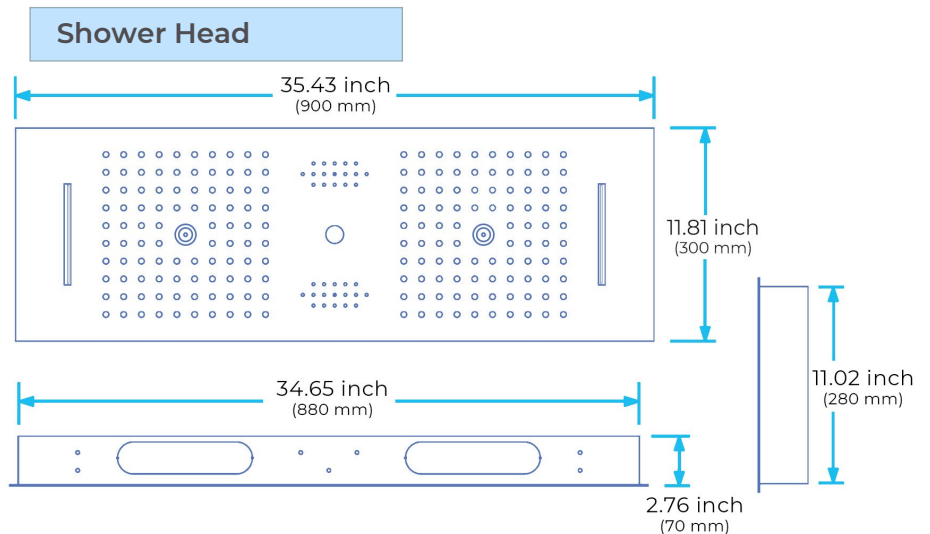

THERMOSTATIC CHROME LED TOUCH PANEL CONTROLLED RECESSED CEILING MOUNT MUSICAL RAINFALL WATERFALL SHOWER SYSTEM WITH JETTED BODY SPRAYS AND HAND SHOWER SPECIFICATIONS

Shower Panel /Hose Material: 304 Stainless Steel
 Shower Head Size: 900*300 mm
 Showerheads Install: Embedded Ceiling Mounted
 Concealed Mixer Install: Wall-Mounted
 LED Shower Head Functions: Rainfall, Waterfall, Mist, Water Column
 Water Pressure: 0.3 MPA
 Water Flow: 16L/min~28L/min
 Shower Accessories Material: Brass
 LED Light: Need to Connect Power
 LED Light Color: 64 Color
 Shower Hose Length: 1.5M
 AC: 100-265V 50/60Hz
 Music: Need Bluetooth

Touch Panel Control

All dimensions and specifications are nominal and may vary. Use actual products for accuracy in critical situations.

Shower Mixer

Product shown is only for installation display purpose

Shower Mixer Connections

Hand Shower

Flow Rate: 2.0 GPM / 7.6 LPM

Body Jet

FEATURES

- Material: Brass
- Base Plate Height: 5-1/8"
- Base Plate Width: 5-1/8"
- Jet Surface Area: 3-1/8"
- Surface Depth: 1/4"
- Adjustment Angle: 5°
- Male NPT Connection: 1/2"
- Maximum Flow Rate: 2.5 GPM (9.5L/min) max @ 80 psi