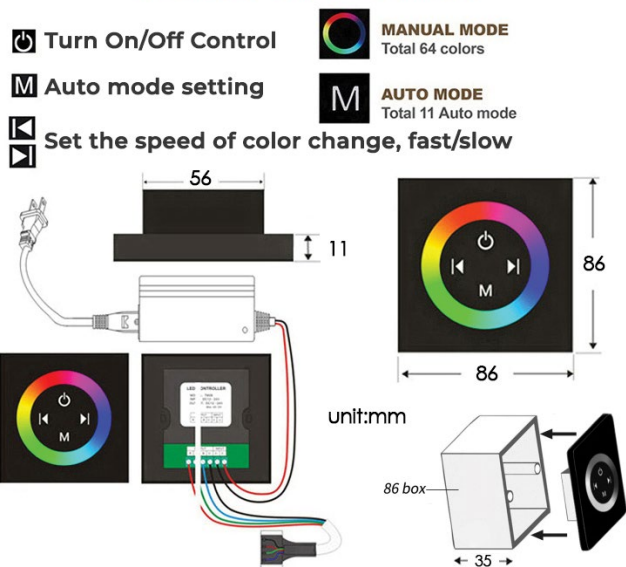

THERMOSTATIC CHROME LED TOUCH PANEL CONTROLLED RECESSED CEILING MOUNT MUSICAL RAINFALL WATERFALL SHOWER SYSTEM WITH JETTED BODY SPRAYS AND HAND SHOWER SPECIFICATIONS

Shower Panel /Hose Material: 304 Stainless Steel
 Shower Head Size: 900*300 mm
 Showerheads Install: Embedded Ceiling Mounted
 Concealed Mixer Install: Wall-Mounted
 LED Shower Head Functions: Rainfall, Waterfall, Mist, Water Column
 Water Pressure: 0.3 MPA
 Water Flow: 16L/min~28L/min
 Shower Accessories Material: Brass
 LED Light: Need to Connect Power
 LED Light Color: 64 Color
 Shower Hose Length: 1.5M
 AC: 100-265V 50/60Hz
 Music: Need Bluetooth

Touch Panel Control

All dimensions and specifications are nominal and may vary. Use actual products for accuracy in critical situations.

Shower Mixer

Product shown is only for installation display purpose

Shower Mixer Connections

Hand Shower

Flow Rate: 2.0 GPM / 7.6 LPM

Body Jet

FEATURES

- Material: Brass
- Base Plate Height: 5-1/8"
- Base Plate Width: 5-1/8"
- Jet Surface Area: 3-1/8"
- Surface Depth: 1/4"
- Adjustment Angle: 5°
- Male NPT Connection: 1/2"
- Maximum Flow Rate: 2.5 GPM (9.5L/min) max @ 80 psi