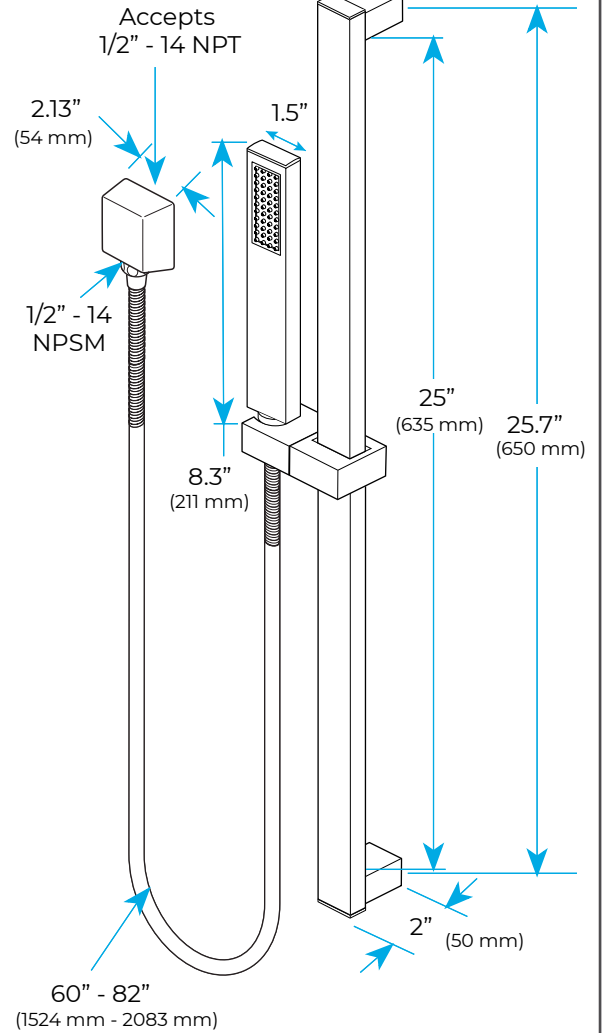

THERMOSTATIC CHROME LED TOUCH PANEL CONTROLLED RECESSED CEILING MOUNT MUSICAL RAINFALL WATERFALL SHOWER SYSTEM WITH JETTED BODY SPRAYS AND HAND SHOWER SPECIFICATIONS

Shower Panel /Hose Material: 304 Stainless Steel
 Shower Head Size: 900*300 mm
 Showerheads Install: Embedded Ceiling Mounted
 Concealed Mixer Install: Wall-Mounted
 LED Shower Head Functions: Rainfall, Waterfall, Mist, Water Column
 Water Pressure: 0.3 MPA
 Water Flow: 16L/min~28L/min
 Shower Accessories Material: Brass
 LED Light: Need to Connect Power
 LED Light Color: 64 Color
 Shower Hose Length: 1.5M
 AC: 100-265V 50/60Hz
 Music: Need Bluetooth

Touch Panel Control

All dimensions and specifications are nominal and may vary. Use actual products for accuracy in critical situations.

Shower Mixer

Product shown is only for installation display purpose

Shower Mixer Connections

Hand Shower

Flow Rate: 2.0 GPM / 7.6 LPM

Body Jet

FEATURES

- Material: Brass
- Base Plate Height: 5-1/8"
- Base Plate Width: 5-1/8"
- Jet Surface Area: 3-1/8"
- Surface Depth: 1/4"
- Adjustment Angle: 5°
- Male NPT Connection: 1/2"
- Maximum Flow Rate: 2.5 GPM (9.5L/min) max @ 80 psi