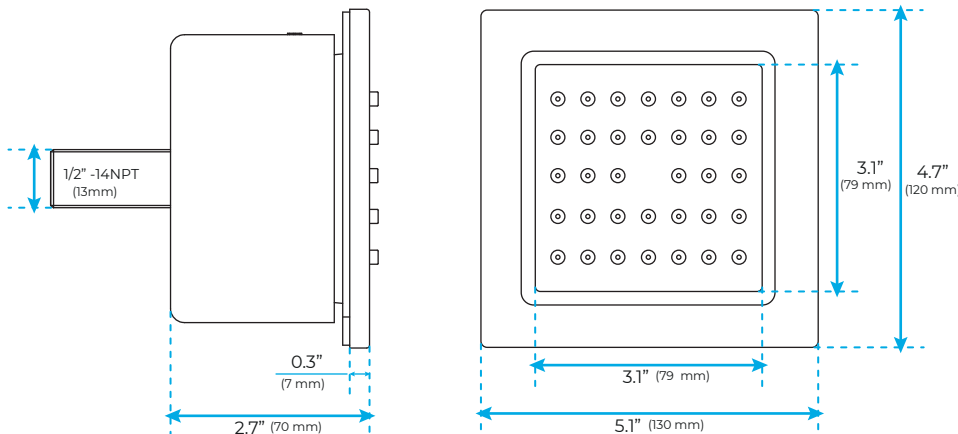

THERMOSTATIC CHROME LED TOUCH PANEL CONTROLLED RECESSED CEILING MOUNT MUSICAL RAINFALL WATERFALL SHOWER SYSTEM WITH JETTED BODY SPRAYS AND HAND SHOWER SPECIFICATIONS

Shower Panel /Hose Material: 304 Stainless Steel
 Shower Head Size: 900*300 mm
 Showerheads Install: Embedded Ceiling Mounted
 Concealed Mixer Install: Wall-Mounted
 LED Shower Head Functions: Rainfall, Waterfall, Mist, Water Column
 Water Pressure: 0.3 MPA
 Water Flow: 16L/min~28L/min
 Shower Accessories Material: Brass
 LED Light: Need to Connect Power
 LED Light Color: 64 Color
 Shower Hose Length: 1.5M
 AC: 100-265V 50/60Hz
 Music: Need Bluetooth

Touch Panel Control

All dimensions and specifications are nominal and may vary. Use actual products for accuracy in critical situations.

Shower Mixer

Product shown is only for installation display purpose

Shower Mixer Connections

Hand Shower

Flow Rate: 2.0 GPM / 7.6 LPM

Body Jet

FEATURES

- Material: Brass
- Base Plate Height: 5-1/8"
- Base Plate Width: 5-1/8"
- Jet Surface Area: 3-1/8"
- Surface Depth: 1/4"
- Adjustment Angle: 5°
- Male NPT Connection: 1/2"
- Maximum Flow Rate: 2.5 GPM (9.5L/min) max @ 80 psi