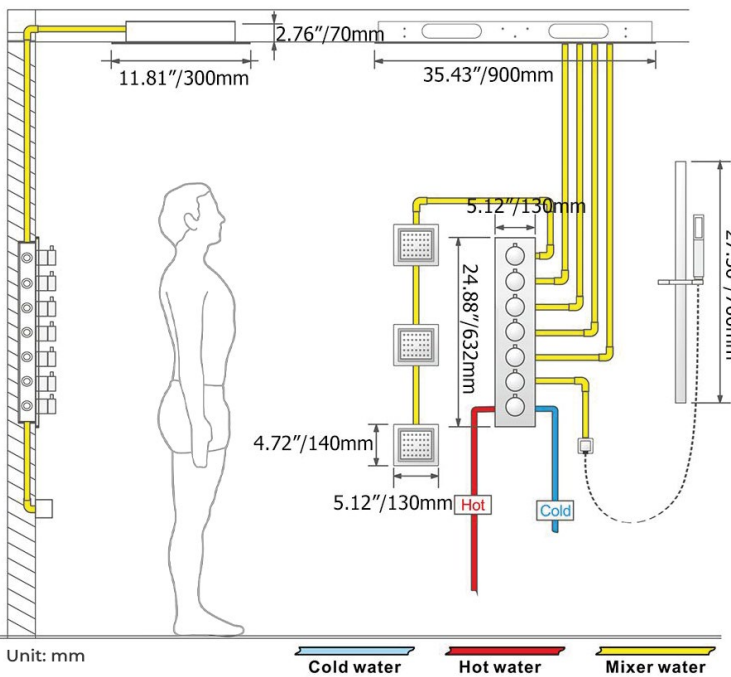

THERMOSTATIC CHROME LED TOUCH PANEL CONTROLLED RECESSED CEILING MOUNT MUSICAL RAINFALL WATERFALL SHOWER SYSTEM WITH JETTED BODY SPRAYS AND HAND SHOWER SPECIFICATIONS

Shower Panel /Hose Material: 304 Stainless Steel
 Shower Head Size: 900*300 mm
 Showerheads Install: Embedded Ceiling Mounted
 Concealed Mixer Install: Wall-Mounted
 LED Shower Head Functions: Rainfall, Waterfall, Mist, Water Column
 Water Pressure: 0.3 MPA
 Water Flow: 16L/min~28L/min
 Shower Accessories Material: Brass
 LED Light: Need to Connect Power
 LED Light Color: 64 Color
 Shower Hose Length: 1.5M
 AC: 100-265V 50/60Hz
 Music: Need Bluetooth

Touch Panel Control

All dimensions and specifications are nominal and may vary. Use actual products for accuracy in critical situations.

Shower Mixer

Product shown is only for installation display purpose

Shower Mixer Connections

Hand Shower

Flow Rate: 2.0 GPM / 7.6 LPM

Body Jet

FEATURES

- Material: Brass
- Base Plate Height: 5-1/8"
- Base Plate Width: 5-1/8"
- Jet Surface Area: 3-1/8"
- Surface Depth: 1/4"
- Adjustment Angle: 5°
- Male NPT Connection: 1/2"
- Maximum Flow Rate: 2.5 GPM (9.5L/min) max @ 80 psi